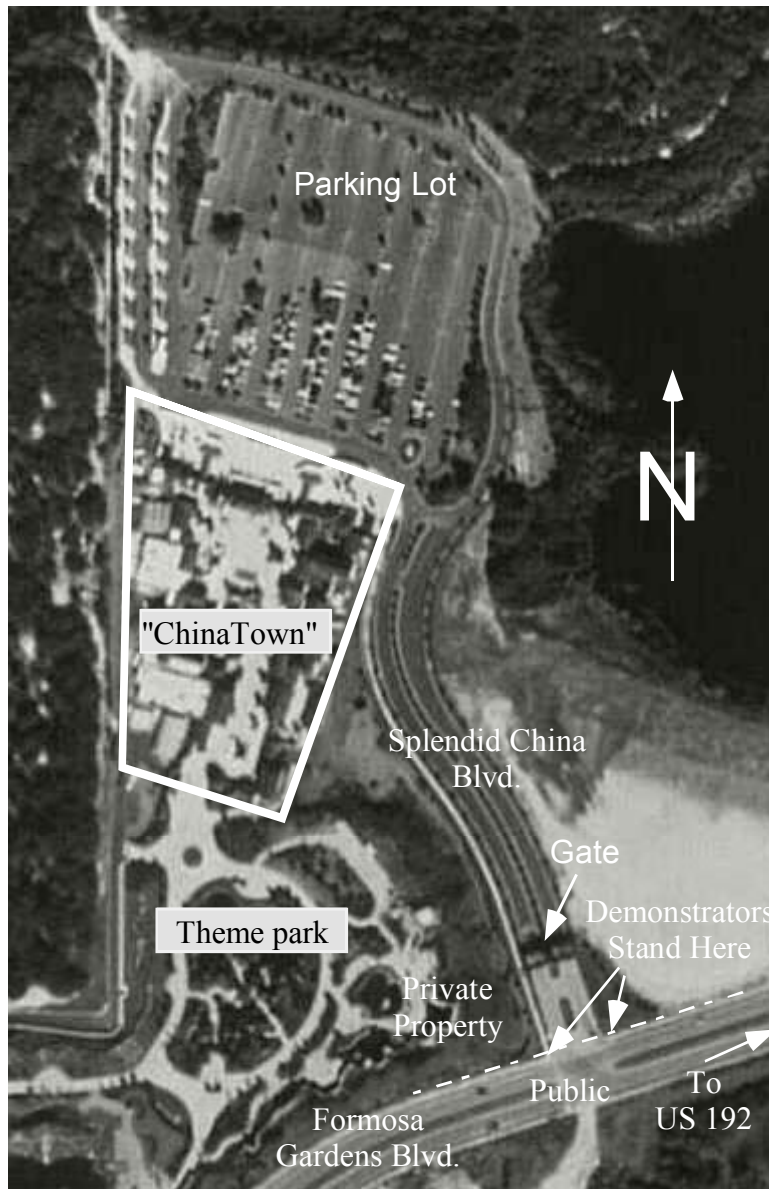

Citizens Against Communist Chinese Propaganda Demonstration Planning Guide

A look at 'ChinaTown' and the Main Gate of Florida Splendid China.