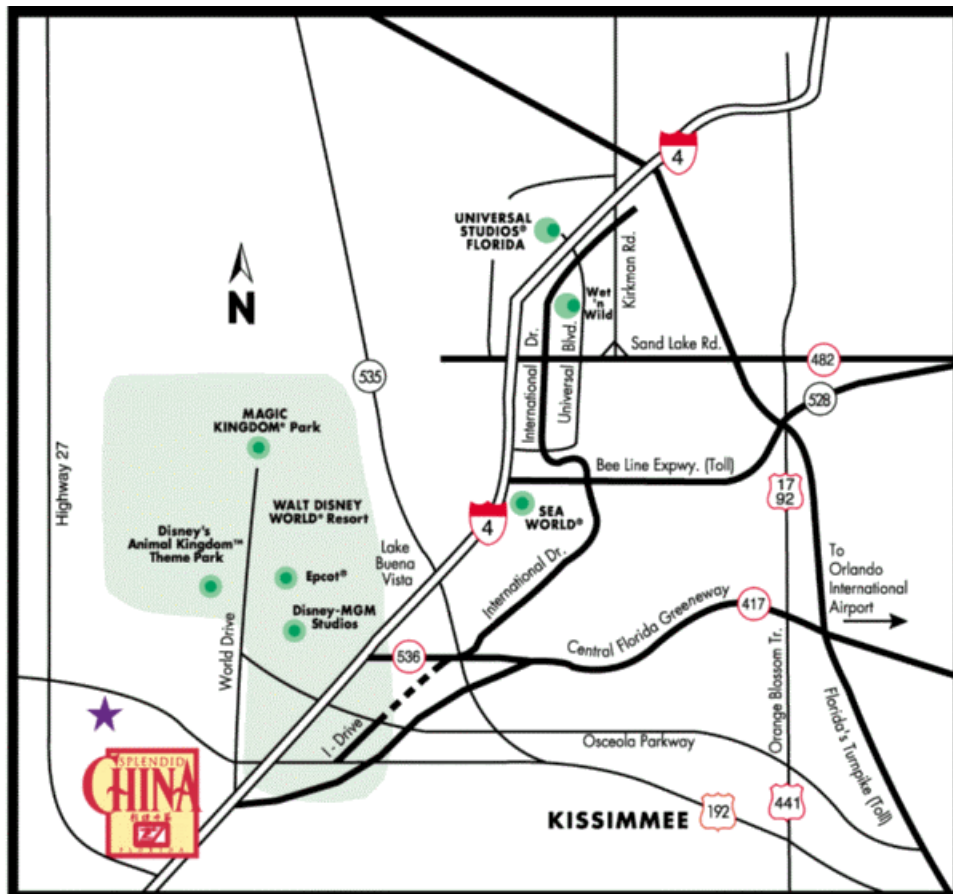

Citizens Against Communist Chinese Propaganda Demonstration Planning Guide

Contents

Location Maps

- Directions to Florida Splendid China
- Maps

Guidelines

Communications

- Security Frequency Tables for Florida Splendid China
- Frequency Tables for Osceola (County) Sheriff's Office
- Frequency Tables for Osceola County Department of Public Safety
- Trunking Radio Systems Database: Osceola County

Note: please visit <http://www.caccp.org/activities/demo-aid/index.html> for more complete information on communications and frequencies.

Satellite Views

Citizens Against Communist Chinese Propaganda Demonstration Planning Guide

Directions

Florida Splendid China is located 12 miles southwest of Orlando, 3 miles west of I-4 and only a mile from the main entrance road to Walt Disney World Resort.

From I-4 take exit 25B west and proceed past the main entrance road to Walt Disney World Resort.

From Highway 27, exit at Highway 192 and proceed east.

Maps

Citizens Against Communist Chinese Propaganda Demonstration Planning Guide

A look at 'ChinaTown' and the Main Gate of Florida Splendid China.

Citizens Against Communist Chinese Propaganda Demonstration Planning Guide