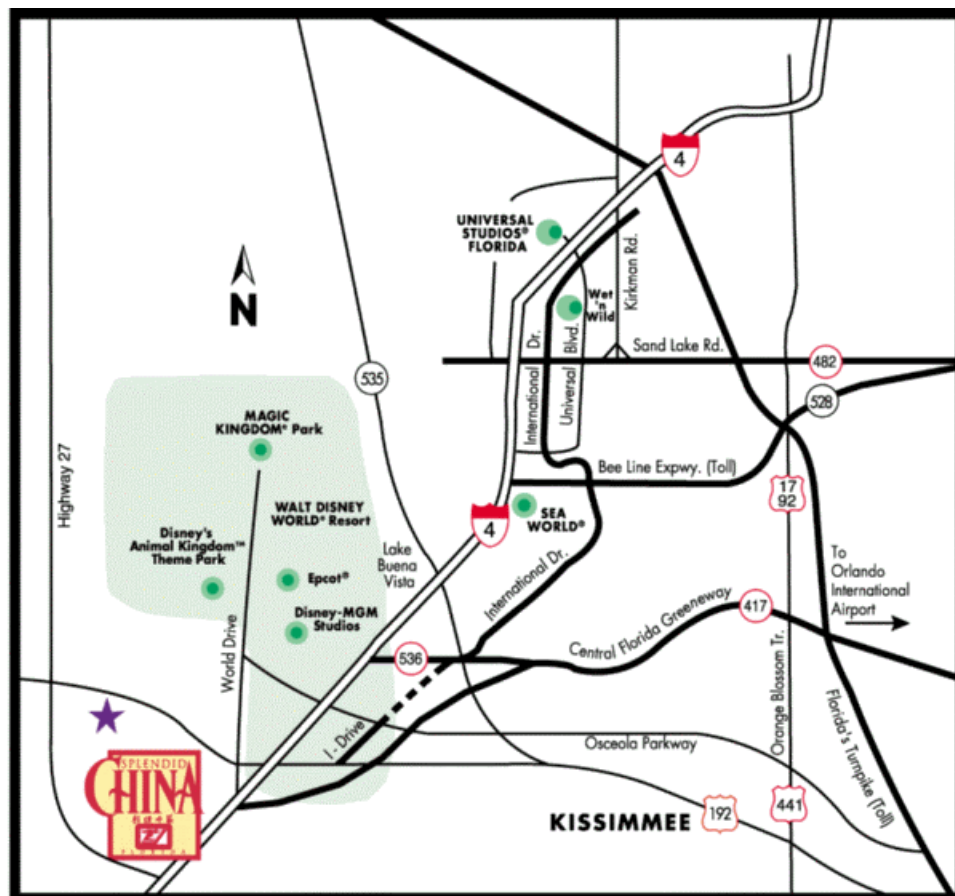

Citizens Against Communist Chinese Propaganda Demonstration Planning Guide

Contents

Location Maps

- Directions to Florida Splendid China
- Maps

Guidelines

Communications

- Security Frequency Tables for Florida Splendid China
- Frequency Tables for Osceola (County) Sheriff's Office
- Frequency Tables for Osceola County Department of Public Safety
- Trunking Radio Systems Database: Osceola County

Directions

Florida Splendid China is located 12 miles southwest of Orlando, 3 miles west of I-4 and only a mile from the main entrance road to Walt Disney World Resort.

From I-4 take exit 25B west and proceed past the main entrance road to Walt Disney World Resort.

From Highway 27, exit at Highway 192 and proceed east.

Maps

Citizens Against Communist Chinese Propaganda Demonstration Planning Guide

A look at 'ChinaTown' and the Main Gate of Florida Splendid China.

Citizens Against Communist Chinese Propaganda Demonstration Planning Guide