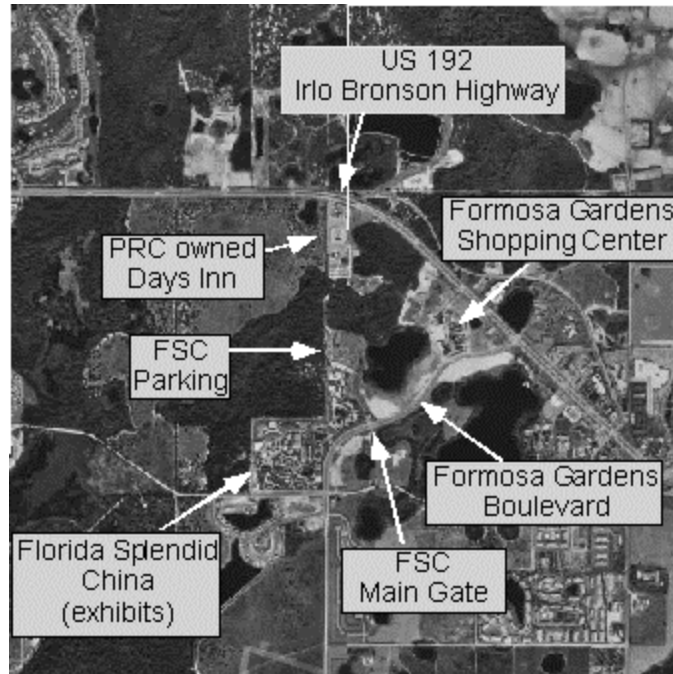

Citizens Against Communist Chinese Propaganda Demonstration Planning Guide

Contents

Location Maps

- Directions to Florida Splendid China
- Maps

Guidelines

Communications

- Security Frequency Tables for Florida Splendid China
- Frequency Tables for Osceola (County) Sheriff's Office
- Frequency Tables for Osceola County Department of Public Safety
- Trunking Radio Systems Database: Osceola County

Directions

Florida Splendid China is located 12 miles southwest of Orlando, 3 miles west of I-4 and only a mile from the main entrance road to Walt Disney World Resort.

From I-4 take exit 25B west and proceed past the main entrance road to Walt Disney World Resort.